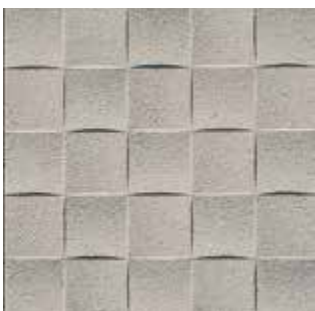

Art. 303

cm 50x50x3,7 – kg 20

- Piastrellone in graniglia
- *Grit tile*

Art. 305

cm 50x50x3,6 – kg 20

- Piastrellone in cemento disegno legno wengé
- *Concrete tile with wood design - wengé*

Art. 309

cm 50x50x3,6 – kg 20

- Piastrellone in cemento disegno scacchi antracite
- *Concrete tile with chess design - anthracite*

Art. 309 ICE

cm 50x50x3,6 – kg 20

- Piastrellone in cemento disegno scacchi bianco
- *Concrete tile with chess design - white*